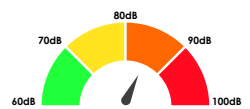

### Alarm clocks with power supply

Wake'n'Shake  
CURVE

Wake'n'Shake  
STAR

Wake'n'Shake  
JUMBO

Wake'n'Shake  
DYNAMITE

Wake'n'Shake  
SPOT

Wake'n'Shake  
LIGHT

SBB 500SS