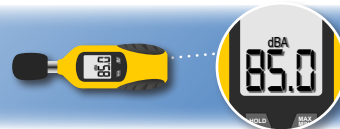

### Alarm clocks with power supply

Wake'n'Shake  
CURVE

Wake'n'Shake  
STAR

Wake'n'Shake  
JUMBO

Wake'n'Shake  
DYNAMITE

Wake'n'Shake  
SPOT

Wake'n'Shake  
LIGHT

SBB 500SS