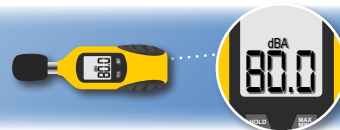

Alarm clocks with power supply

SBB 500SS

SBA 475SS

Travel clock (with batteries)

SBP 100