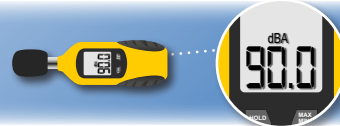

### Alarm clocks with power supply

Wake'n'Shake  
CURVE

Wake'n'Shake  
STAR

Wake'n'Shake  
JUMBO

Wake'n'Shake  
DYNAMITE

Wake'n'Shake  
SPOT

Wake'n'Shake  
LIGHT

SBB 500SS