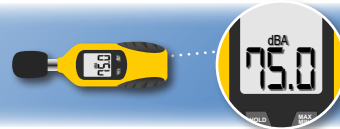

Alarm clocks with power supply

SBB 500SS

SBA 475SS

SBT 600SS

Travel clock (with batteries)

SBP 100