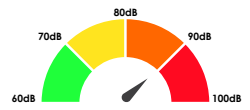

### Alarm clocks with power supply

Wake'n'Shake  
CURVE

Wake'n'Shake  
STAR

Wake'n'Shake  
JUMBO

Wake'n'Shake  
DYNAMITE

Wake'n'Shake  
SPOT

Wake'n'Shake  
LIGHT

SBB 500SS