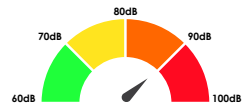

### Alarm clocks with power supply

Wake'n'Shake  
CURVE

Wake'n'Shake  
STAR

Wake'n'Shake  
JUMBO

Wake'n'Shake  
DYNAMITE

Wake'n'Shake  
SPOT

Wake'n'Shake  
LIGHT

SBB 500SS