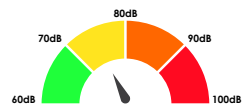

Alarm clocks with power supply

SBB 500SS

SBA 475SS

SBT 600SS

Travel clock (with batteries)

SBP 100