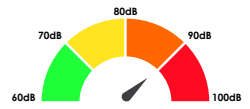

### Alarm clocks with power supply

Wake'n'Shake  
CURVE

Wake'n'Shake  
STAR

Wake'n'Shake  
JUMBO

Wake'n'Shake  
DYNAMITE

Wake'n'Shake  
SPOT

Wake'n'Shake  
LIGHT

SBB 500SS