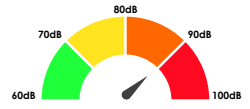

### Alarm clocks with power supply

Wake'n'Shake  
CURVE

Wake'n'Shake  
STAR

Wake'n'Shake  
JUMBO

Wake'n'Shake  
DYNAMITE

Wake'n'Shake  
SPOT

Wake'n'Shake  
LIGHT

SBB 500SS