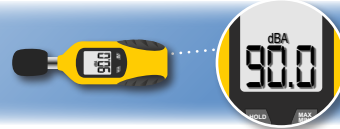

### Alarm clocks with power supply

Wake'n'Shake  
CURVE

Wake'n'Shake  
STAR

Wake'n'Shake  
JUMBO

Wake'n'Shake  
DYNAMITE

Wake'n'Shake  
SPOT

Wake'n'Shake  
LIGHT

SBB 500SS