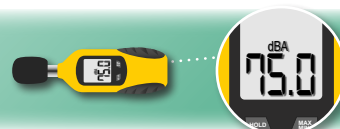

### Travel clock (with batteries)

Wake'n'Shake  
VOYAGER

SBP 100