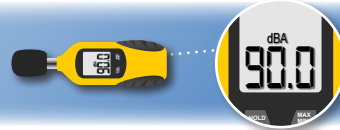

### Alarm clocks with power supply

Wake'n'Shake  
CURVE

Wake'n'Shake  
STAR

Wake'n'Shake  
JUMBO

Wake'n'Shake  
DYNAMITE

Wake'n'Shake  
SPOT

Wake'n'Shake  
LIGHT

SBB 500SS