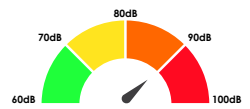

### Alarm clocks with power supply

Wake'n'Shake  
CURVE

Wake'n'Shake  
STAR

Wake'n'Shake  
JUMBO

Wake'n'Shake  
DYNAMITE

Wake'n'Shake  
SPOT

Wake'n'Shake  
LIGHT

SBB 500SS