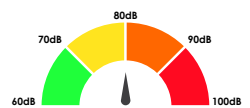

Alarm clocks with power supply

SBB 500SS

SBA 475SS

Travel clock (with batteries)

SBP 100