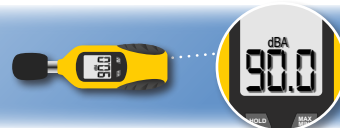

### Alarm clocks with power supply

Wake'n'Shake  
CURVE

Wake'n'Shake  
STAR

Wake'n'Shake  
JUMBO

Wake'n'Shake  
DYNAMITE

Wake'n'Shake  
SPOT

Wake'n'Shake  
LIGHT

SBB 500SS