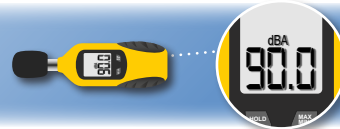

### Alarm clocks with power supply

Wake'n'Shake  
CURVE

Wake'n'Shake  
STAR

Wake'n'Shake  
JUMBO

Wake'n'Shake  
DYNAMITE

Wake'n'Shake  
SPOT

Wake'n'Shake  
LIGHT

SBB 500SS