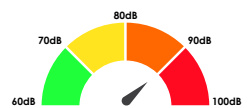

### Alarm clocks with power supply

Wake'n'Shake  
CURVE

Wake'n'Shake  
STAR

Wake'n'Shake  
JUMBO

Wake'n'Shake  
DYNAMITE

Wake'n'Shake  
SPOT

Wake'n'Shake  
LIGHT

SBB 500SS